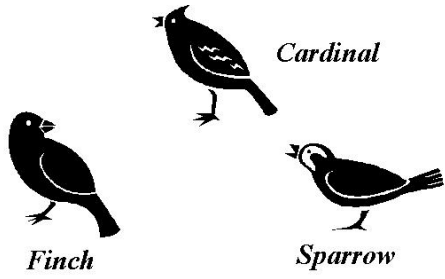

Seed and Nut Crackers